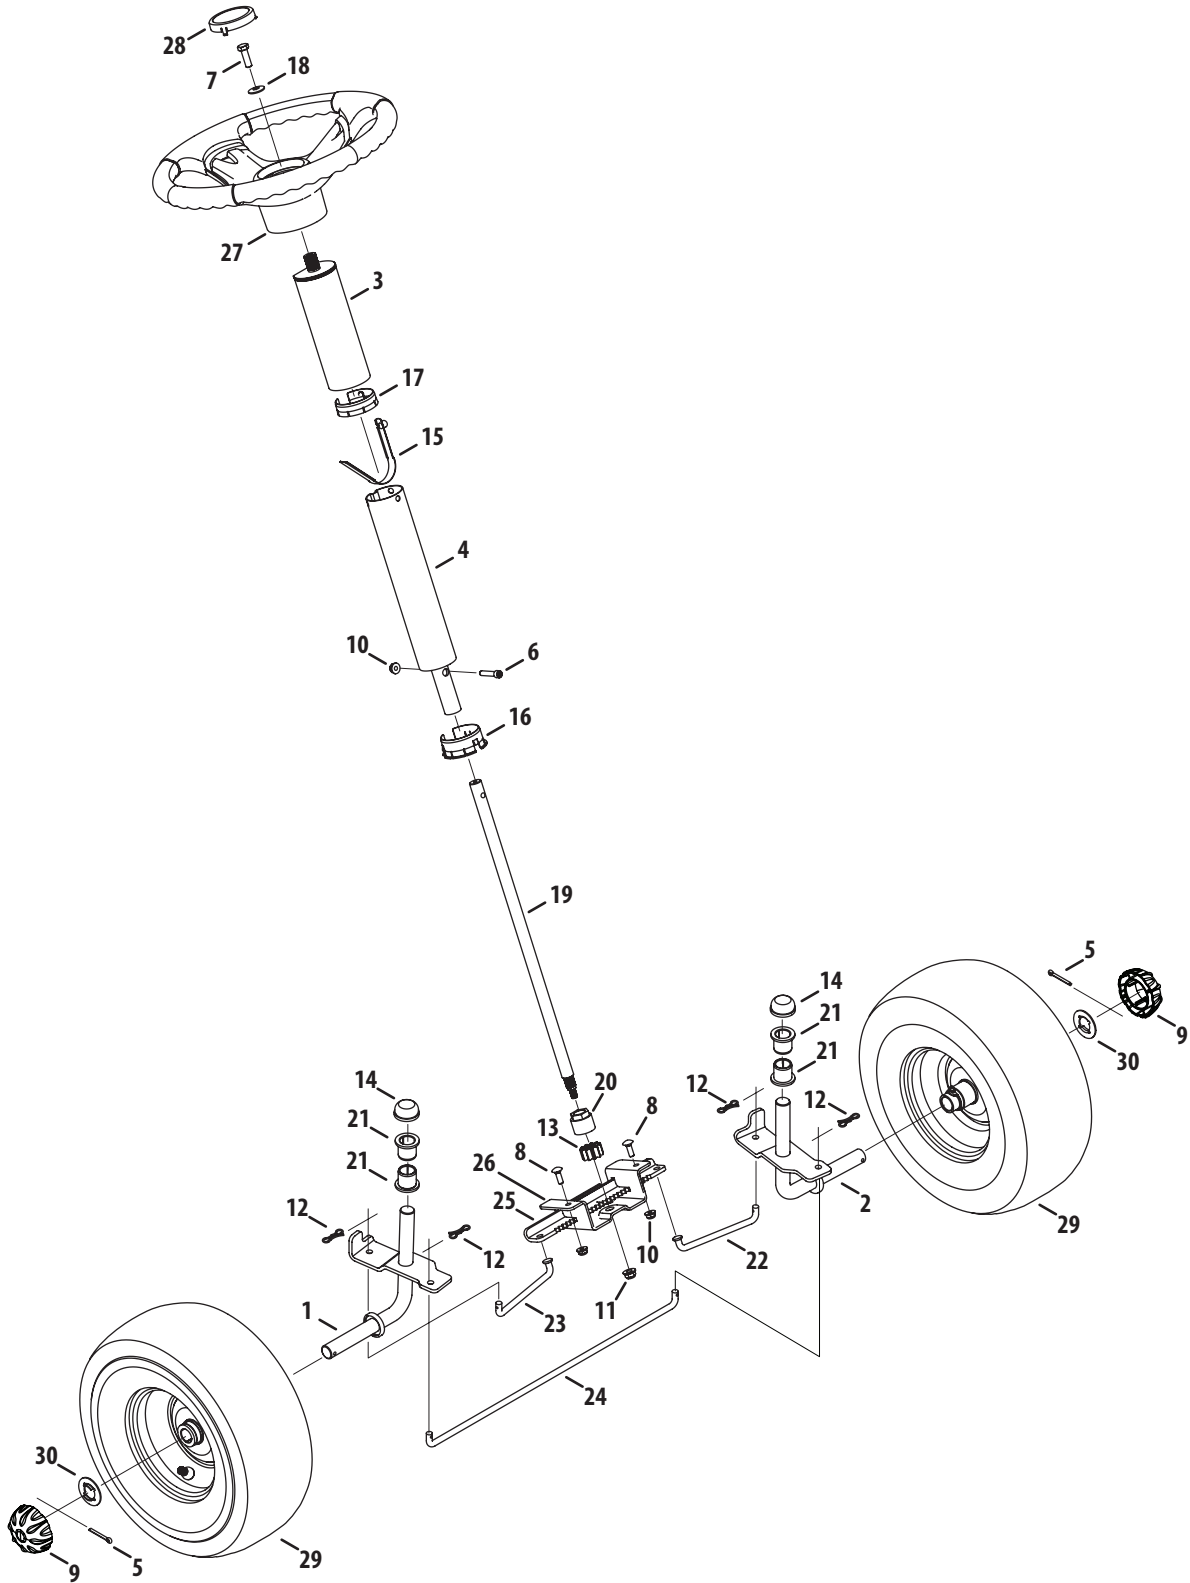

Front End Steering

Ref. No.	Part No.	Description
1	683-04726	Front Axle Assembly, RH
2	683-04727	Front Axle Assembly, LH
3	683-04761	Upper Tube Assembly
4	683-04762	Lower Tube Assembly
5	714-0162	Cotter Pin, 5/32 x 1.25
6	738-05000	Shoulder Screw, .375 x .148 x 1/4-20
7	710-0643	Hex Head Screw, 5/16-18:1.00
8	710-0703	Carriage Screw, 1/4-20, .75
9	731-2290A	Hub Cap
10	712-04064	Flange Lock Nut, 1/4-20
11	712-04063	Flange Lock Nut, 5/16-18
12	714-04040	Bow-Tie Cotter Pin, 72
13	717-1554	Steering Pinion Gear
14	726-0341	Push Cap, 3/4
15	726-04127	Snap Butt
16	731-08690	Lower Steering Collar
17	731-08691	Upper Steering Collar
18	736-0242	Bevel Washer, .340X.872X.060
19	738-04537A	Steering Shaft, .625 OD X 18.03
20	741-04542A	Hex Flange Bearing, 5/8
21	741-0660A	Flange Bearing, .760 X .941 X 1.0
22	747-05514	Steering Rod, LH
23	747-05585	Steering Rod, RH
24	747-06027	Front Tie Rod
25	783-06988A	Steering Rack Plate
26	783-07239A	Lower Steering Bearing
27	631-04008A	Steering Wheel, Soft Grip
28	731-04039	No Sprig Cap
29	634-04726-0931	Complete Wheel Assembly
30	736-04228A	Washer, .781 x 1.59